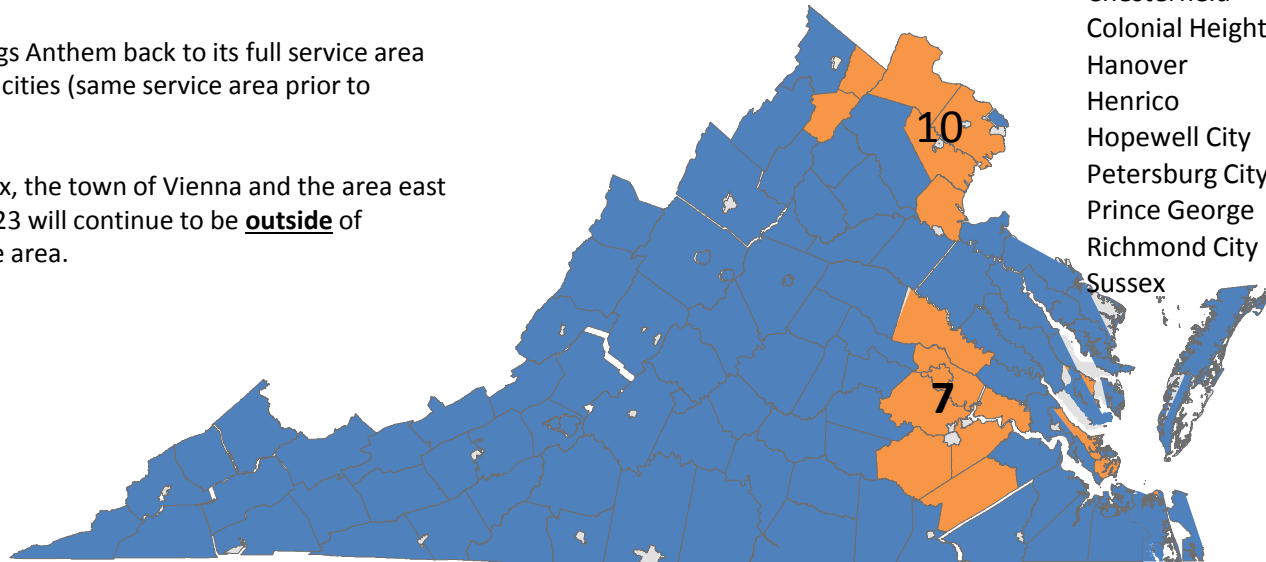

Virginia's Service Area Re-Entry for 2020

- After thoughtful review of the stability in the marketplace in Virginia, the decision was made to re-enter the remaining 14 counties and 6 cities that will bring Anthem back to full participation.
- This change brings Anthem back to its full service area of 129 counties/ cities (same service area prior to 2018).
- The city of Fairfax, the town of Vienna and the area east of State Route 123 will continue to be **outside** of Anthem's service area.

Counties/Cities Anthem is Re-Entering 2020

Rating Area 7

Amelia
 Charles City
 Chesterfield
 Colonial Heights City
 Hanover
 Henrico
 Hopewell City
 Petersburg City
 Prince George
 Richmond City
 Sussex

Rating Area 10

Clarke
 Fairfax
 Loudoun
 Manassas City
 Manassas Park City
 Prince William
 Stafford
 Warren

Rating Area 12

Dickenson

-  2019 Participation Counties
-  2020 Re-entry